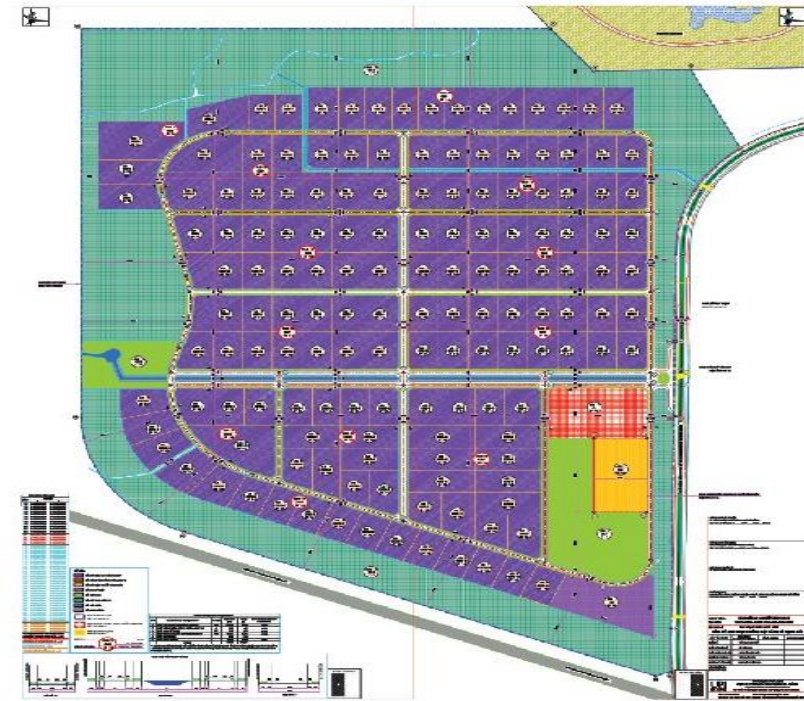

- Project location
- Project scale
- Total investment capital (expected)
- Project operation time
- Sectors (predicted)

Hoa Tho Tay Ward, Cam Le District, Hoa Nhon
Commune, Hoa Vang District
120,019 hectares
2.235 billion VND
50 years
Electronic industry
Processing industry

HOA NINH INDUSTRIAL PARK

- Project location
- Project scale
- Total investment capital (expected)
- Project operation time
- Sectors (predicted)

Hoa Ninh Commune, Hoa Vang District

400.02 hectares

6,799 billion VND

50 years

Precision mechanics, high-tech industrial supporting industrial products

HOA NHON INDUSTRIAL PARK

- Project location
- Project scale
- Total investment capital (expected)
- Project operation time
- Sectors (predicted)

Commune Hoa Nhon , commune Hoa Son , Hoa Vang District

360.59 hectares

6,867 billion VND

Manufacture of automobiles, components for the automotive industry