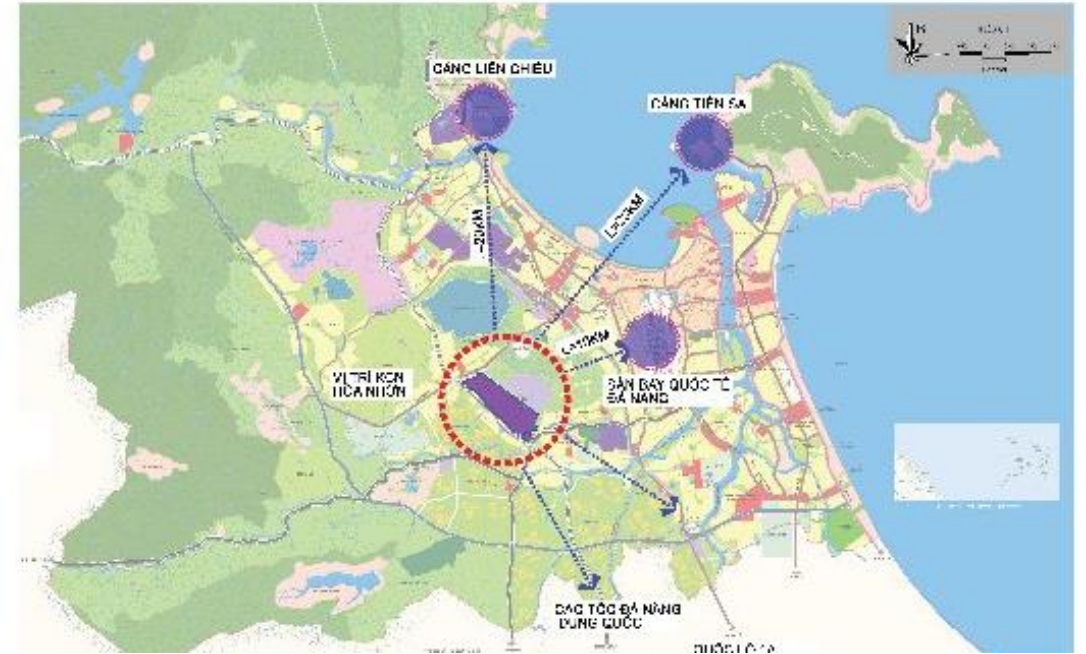

- Project location
- Project scale
- Total investment capital (expected)
- Project operation time
- Sectors (predicted)

Hoa Tho Tay Ward, Cam Le District, Hoa Nhon
Commune, Hoa Vang District
120,019 hectares
2.235 billion VND
50 years
Electronic industry
Processing industry

HOA NINH INDUSTRIAL PARK

- Project location
- Project scale
- Total investment capital (expected)
- Project operation time
- Sectors (predicted)

Hoa Ninh Commune, Hoa Vang District

400.02 hectares

6,799 billion VND

50 years

Precision mechanics, high-tech industrial supporting industrial products

HOA NHON INDUSTRIAL PARK

- Project location
- Project scale
- Total investment capital (expected)
- Project operation time
- Sectors (predicted)

Commune Hoa Nhon , commune Hoa Son , Hoa Vang District

360.59 hectares

6,867 billion VND

Manufacture of automobiles, components for the automotive industry