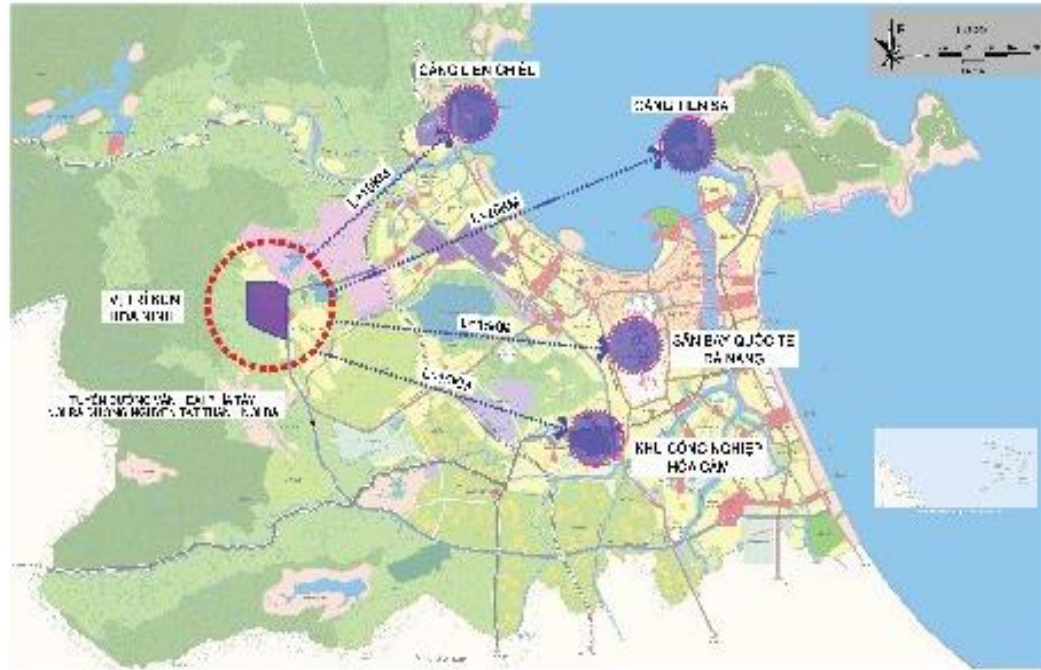

- Project location
- Project scale
- Total investment capital (expected)
- Project operation time
- Sectors (predicted)

Hoa Tho Tay Ward, Cam Le District, Hoa Nhon
Commune, Hoa Vang District
120,019 hectares
2.235 billion VND
50 years
Electronic industry
Processing industry

HOA NINH INDUSTRIAL PARK

- Project location
- Project scale
- Total investment capital (expected)
- Project operation time
- Sectors (predicted)

Hoa Ninh Commune, Hoa Vang District

400.02 hectares

6,799 billion VND

50 years

Precision mechanics, high-tech industrial supporting industrial products

HOA NHON INDUSTRIAL PARK

- Project location
- Project scale
- Total investment capital (expected)
- Project operation time
- Sectors (predicted)

Commune Hoa Nhon , commune Hoa Son , Hoa Vang District

360.59 hectares

6,867 billion VND

Manufacture of automobiles, components for the automotive industry